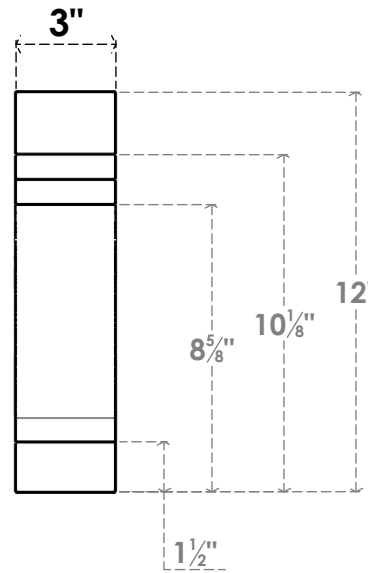

ITEM NUMBER: BRCPO030X08000X1200PEC

3"W X 8"D X 12"H PESCADERO ARCHITECTURAL GRADE PVC OPEN BRACE

SIDE PROFILE

FRONT PROFILE

ISOMETRIC

EKENA MILLWORK
 2300 WEST MAIN ST.
 CLARKSVILLE, TX 75426
 TOLL FREE: 866-607-0453
 WWW.EKENAMILLWORK.COM

NOTES

1. INSTALLATION TO BE COMPLETED IN ACCORDANCE WITH MANUFACTURER'S SPECIFICATIONS.
2. DRAWING MAY NOT BE TO SCALE
3. THIS DRAWING IS INTENDED FOR DESIGN AND PLANNING PURPOSES ONLY.
4. ALL INFORMATION CONTAINED HEREIN WAS CURRENT AT THE TIME OF DEVELOPMENT BUT MUST BE REVIEWED AND APPROVED BY THE PRODUCT MANUFACTURER TO BE CONSIDERED ACCURATE.
5. ARCHITECTURAL GRADE PVC PRODUCTS ARE MADE FROM EXPANDED CELLULAR PVC AND COME NATURALLY WHITE BUT MAY BE PAINTED