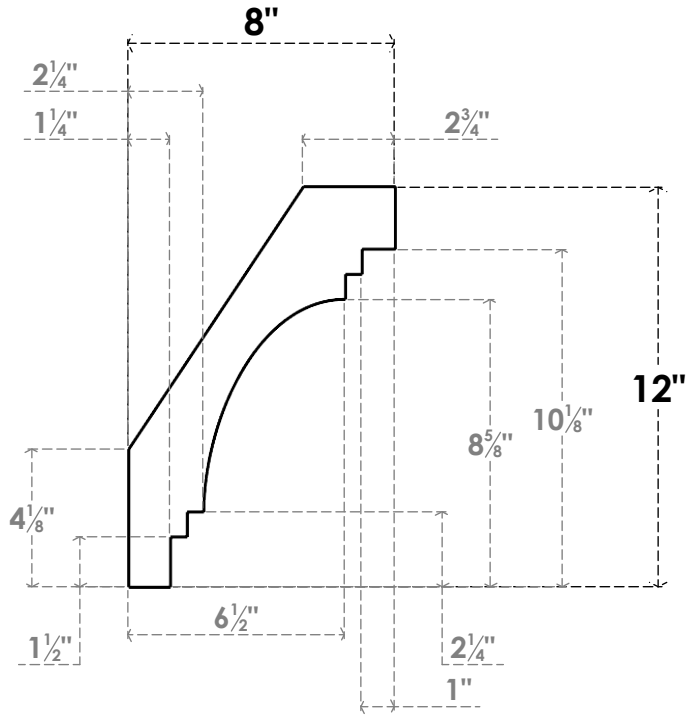

ITEM NUMBER: BRCPO030X08000X1200PEC

3"W X 8"D X 12"H PESCADERO ARCHITECTURAL GRADE PVC OPEN BRACE

SIDE PROFILE

FRONT PROFILE

ISOMETRIC

EKENA MILLWORK
 2300 WEST MAIN ST.
 CLARKSVILLE, TX 75426
 TOLL FREE: 866-607-0453
 WWW.EKENAMILLWORK.COM

NOTES

1. INSTALLATION TO BE COMPLETED IN ACCORDANCE WITH MANUFACTURER'S SPECIFICATIONS.
2. DRAWING MAY NOT BE TO SCALE
3. THIS DRAWING IS INTENDED FOR DESIGN AND PLANNING PURPOSES ONLY.
4. ALL INFORMATION CONTAINED HEREIN WAS CURRENT AT THE TIME OF DEVELOPMENT BUT MUST BE REVIEWED AND APPROVED BY THE PRODUCT MANUFACTURER TO BE CONSIDERED ACCURATE.
5. ARCHITECTURAL GRADE PVC PRODUCTS ARE MADE FROM EXPANDED CELLULAR PVC AND COME NATURALLY WHITE BUT MAY BE PAINTED