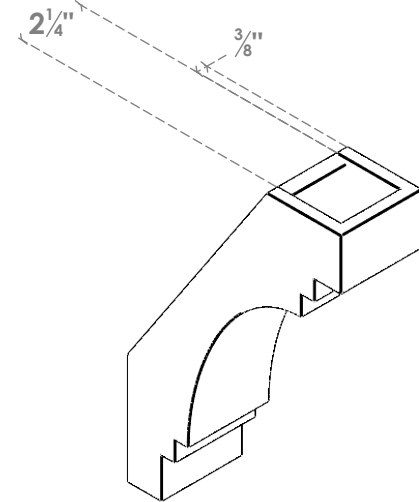

ITEM NUMBER: BRCPO030X08000X1200PEC

3"W X 8"D X 12"H PESCADERO ARCHITECTURAL GRADE PVC OPEN BRACE

SIDE PROFILE

FRONT PROFILE

ISOMETRIC

EKENA MILLWORK
 2300 WEST MAIN ST.
 CLARKSVILLE, TX 75426
 TOLL FREE: 866-607-0453
 WWW.EKENAMILLWORK.COM